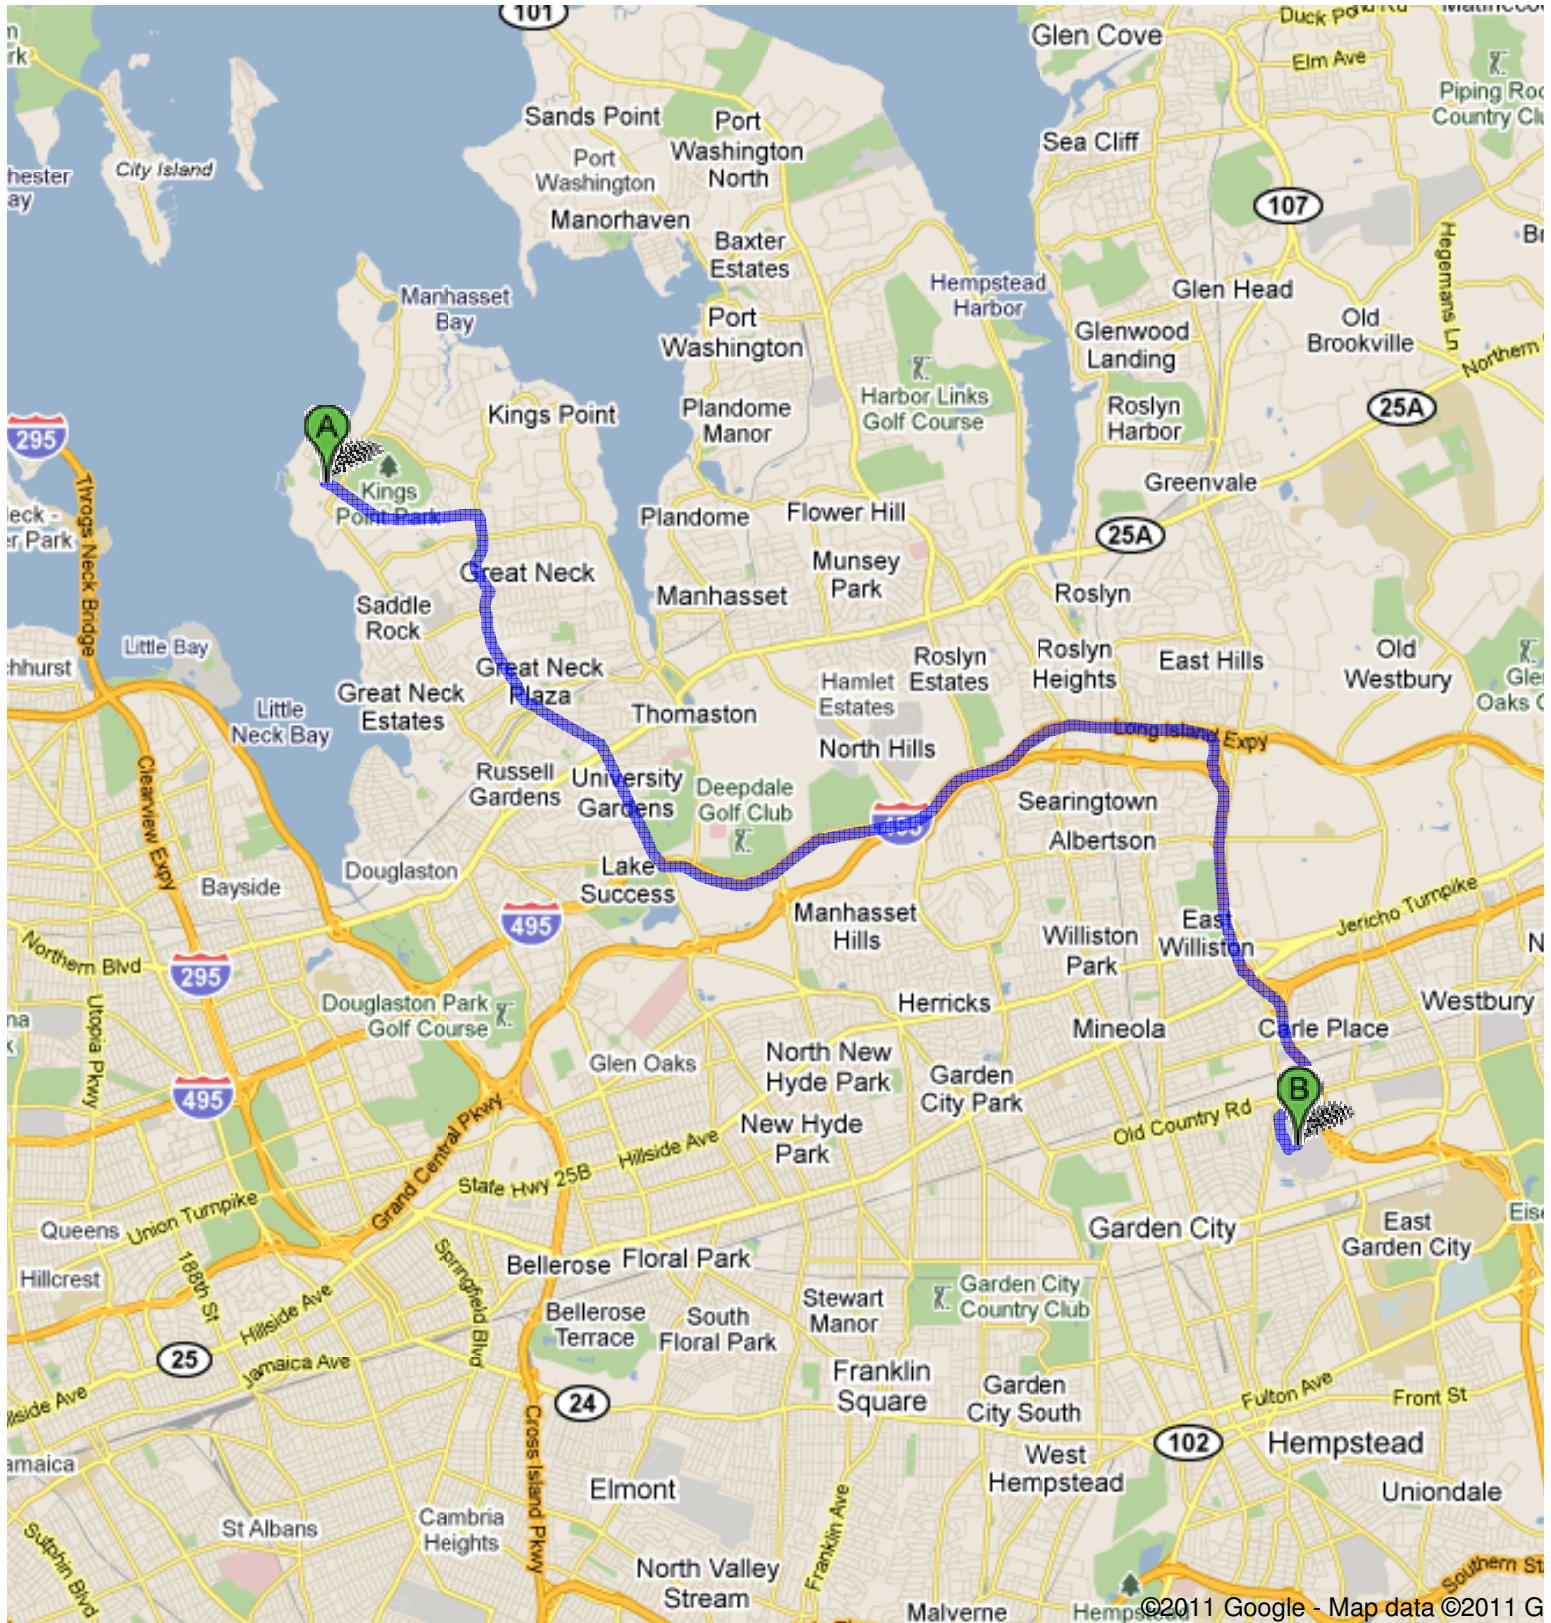

Directions to Roosevelt Field Shopping Center

Old Country Road, Garden City, NY - (516) 742-8000

13.0 mi – about 26 mins

Save trees. Go green!
Download Google Maps on your phone at google.com/gmm

 300 Steamboat Rd, Kings Point, NY 11024

1. Head **southeast** on **Steamboat Rd** toward **Stepping Stone Ln** go 1.3 mi
About 3 mins total 1.3 mi

 2. Turn right onto **Middle Neck Rd** go 2.3 mi
About 5 mins total 3.6 mi

3. Continue onto **Lakeville Rd** go 1.0 mi
About 3 mins total 4.6 mi

7. Merge onto **Northern State Pkwy** go 1.6 mi
About 2 mins total 11.2 mi

 8. Take exit **31A** to merge onto **Meadowbrook State Pkwy S** toward **Jones Beach** go 0.9 mi
About 1 min total 12.1 mi

 9. Take exit **M1 W** for **Old Country Rd W** toward **Mineola** go 0.1 mi
total 12.3 mi

 10. Turn right onto **Old Country Rd** go 0.1 mi
total 12.4 mi

 11. Turn left toward **Ring Rd E** go 0.1 mi
About 1 min total 12.5 mi

 12. Slight right onto **Ring Rd E** go 0.4 mi
About 1 min total 12.9 mi